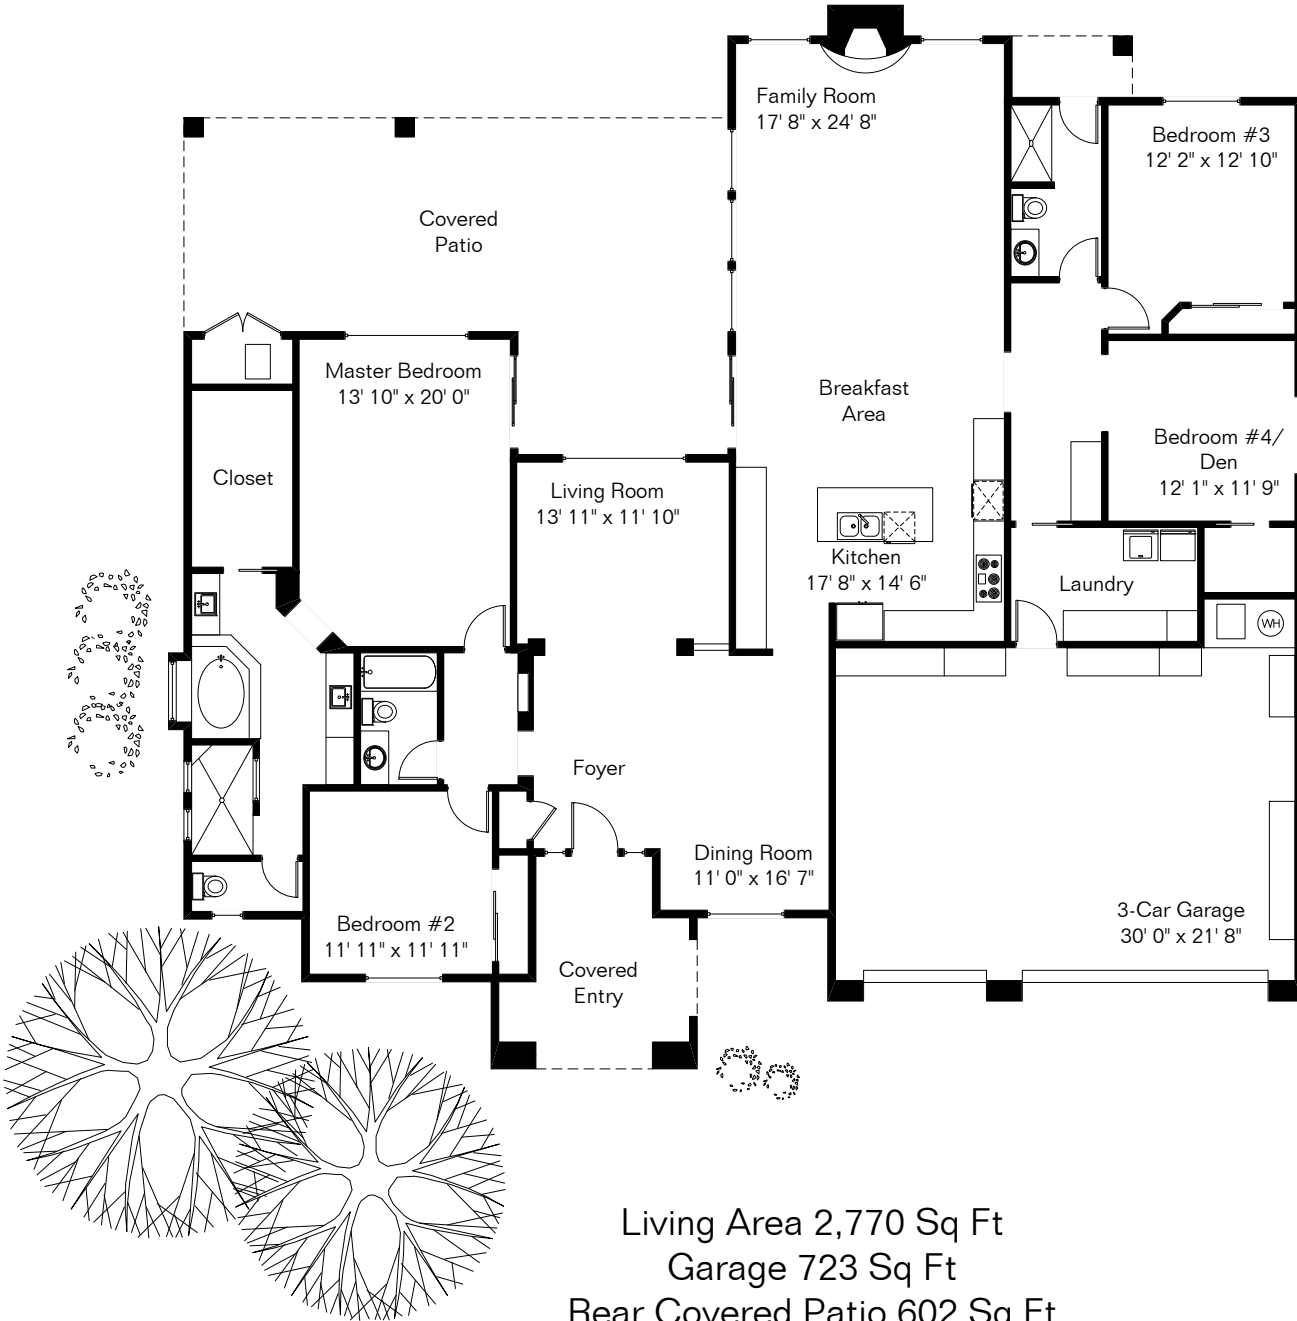

The square footages and room size information are deemed to be reliable but are not guaranteed and should be independently verified.

# 12311 N Tall Grass Dr

Pool & Spa Area

Site Visit January 2016

0 ft. 6 ft. 10 ft. 20 ft.

Copyright 2016 Floor Plans First! LLC  
All Rights Reserved.

[www.FloorPlansFirst.com](http://www.FloorPlansFirst.com)